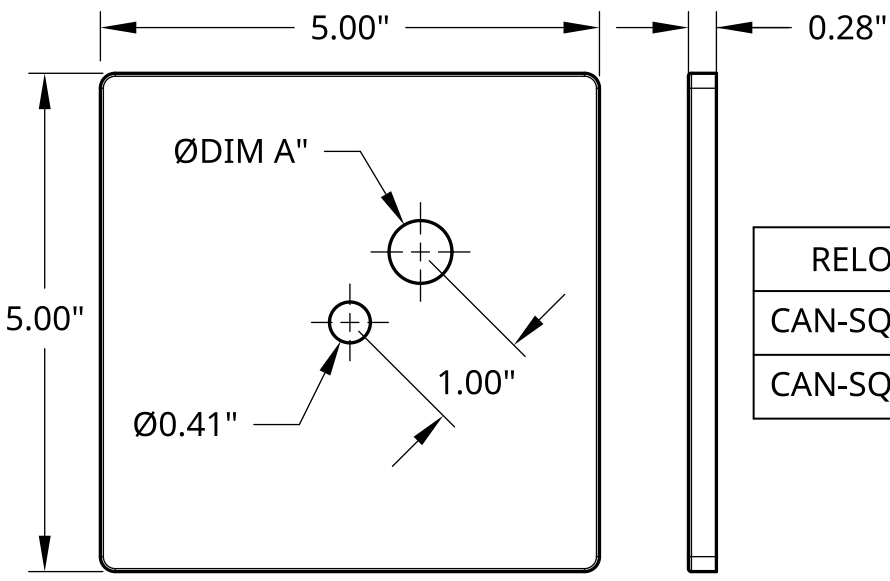

**CAN-SQ5-41-XX-B**

**5" SQUARE NON POWERFEED**

Black 5" square power feed ceiling canopy covers for cable suspension systems. Use to cover standard junction boxes. Center hole for suspension cables and offset hole for power cord. For architectural lighting systems.

**DIMENSIONS:**

RELOCK P/N	DIM A
CAN-SQ5-41-63-B	0.63
CAN-SQ5-41-88-B	0.88

**SUBMITTAL INFORMATION:**

**CANOPY MATERIAL & SPECIFICATION**

- 22 Gauge cold rolled steel
- Finish: Matte powder coat
- Color: Black