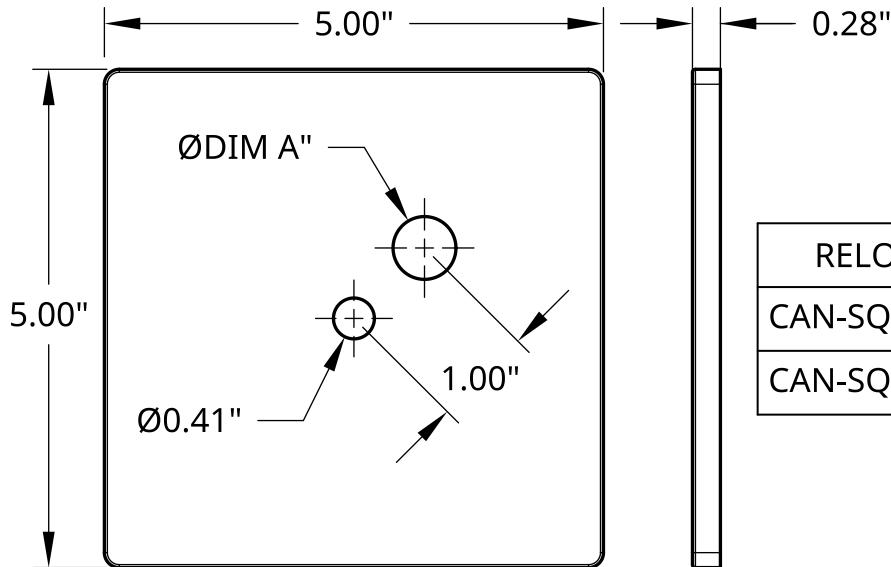

CAN-SQ5-41-XX-W

5" SQUARE NON POWERFEED

White 5" square power feed ceiling canopy covers for cable suspension systems. Use to cover standard junction boxes. Center hole for suspension cables and offset hole for power cord. For architectural lighting systems.

DIMENSIONS:

RELOCK P/N	DIM A
CAN-SQ5-41-63-W	0.63
CAN-SQ5-41-88-W	0.88

SUBMITTAL INFORMATION:

CANOPY MATERIAL & SPECIFICATION

- 22 Gauge cold rolled steel
- Finish: Matte powder coat
- Color: White

NOT suitable for indoor pools or other chlorinated environments.