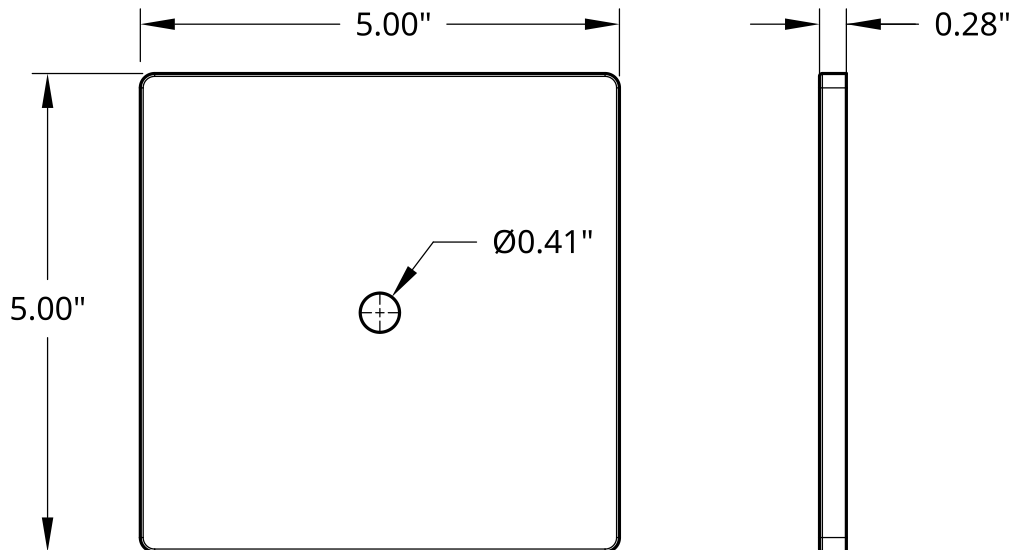

CAN-SQ5-41-W

5" SQUARE NON POWERFEED

White 5" square non power feed ceiling canopy covers for cable suspension systems. For architectural lighting systems.

DIMENSIONS:

SUBMITTAL INFORMATION:

CANOPY MATERIAL & SPECIFICATION

- 22 Gauge cold rolled steel
- Finish: Matte powder coat
- Color: White

NOT suitable for indoor pools or other chlorinated environments.