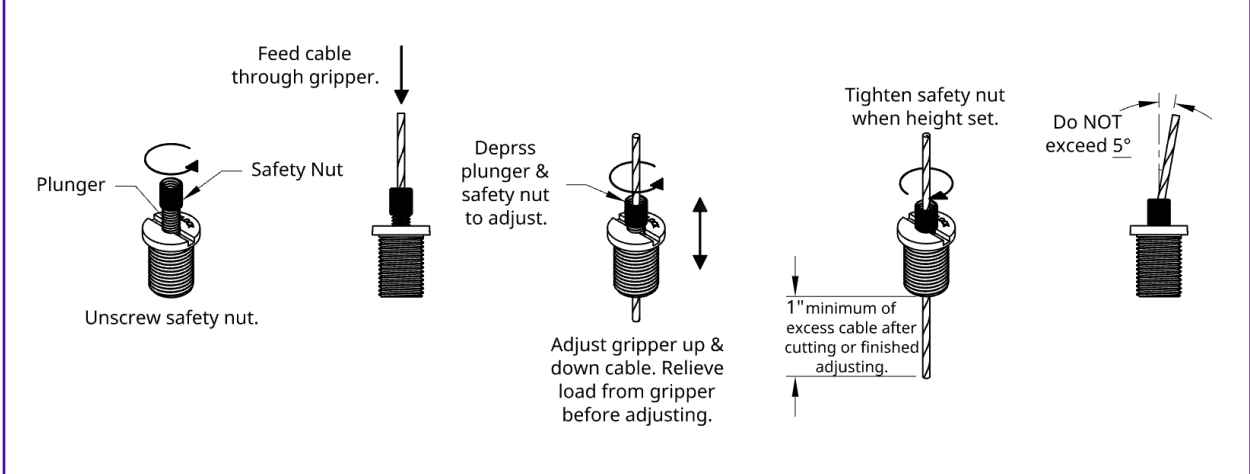

INSTALLATION:

SUBMITTAL INFORMATION:

MATERIAL

- Housing, Pressure Plate, Safety Nut & Plunger Release: UNS C3600 Brass   Plating: Bright Nickel
- Ball Bearings: Brass
- Spring: 304 Stainless Steel

7x7 Galvanized Cable		
Cable Diameter	5/64"	3/32"
Working Load Limit (lbs)	90	120

7x7 304 Stainless Steel Cable		
Cable Diameter	5/64"	3/32"
Working Load Limit (lbs)	75	100

*WLL 5:1 Safety Factor

NOT suitable for indoor pools or other chlorinated environments.