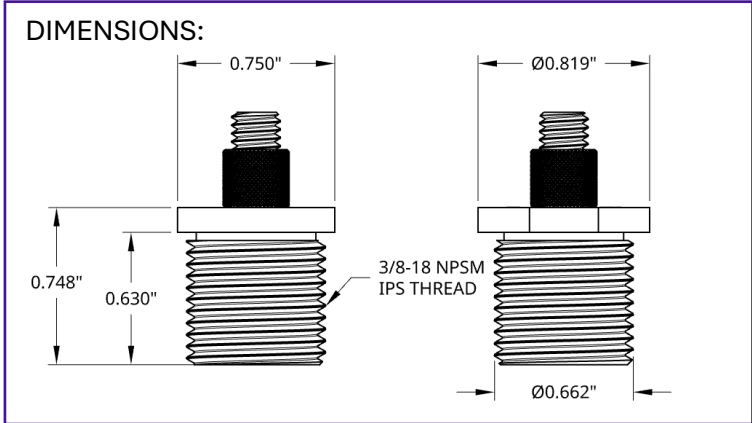

G24-38IP-TF-S

G24 GRIPPERS

Tool less adjustable cable suspension hardware for quick and accurate installs. For multiple suspension applications including lighting, signage, art, acoustical, and displays.

FEATURES/BENEFITS:

1) Fast & easy installation. Adjusts quickly by hand. 2) Strength & security. As load increases mechanism grips tighter to cable. 5:1 safety factor. 3) All metal parts. No plastic components. 4) Great Looks. Nickel plated machined brass.