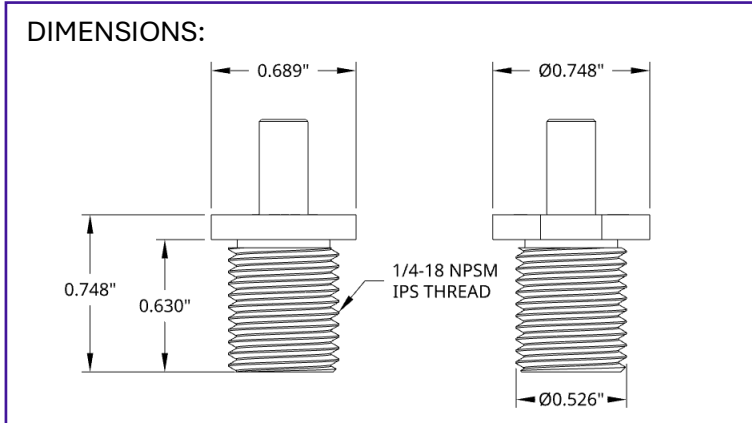

G24-14IP-TF

G24 GRIPPERS

Tool less adjustable cable suspension hardware for quick and accurate installs. For multiple suspension applications including lighting, signage, art, acoustical, and displays.

FEATURES/BENEFITS:

1) Fast & easy installation. Adjusts quickly by hand. 2) Strength & security. As load increases mechanism grips tighter to cable. 5:1 safety factor. 3) All metal parts. No plastic components. 4) Great Looks. Nickel plated machined brass.