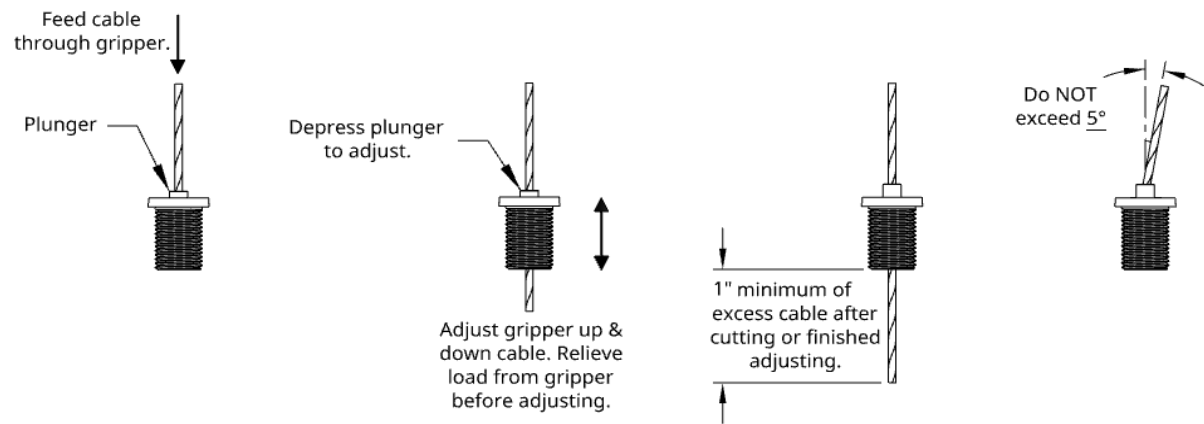

INSTALLATION:

SUBMITTAL INFORMATION:

MATERIAL

- Housing, Pressure Plate, & Plunger Release: UNS C3600 Brass   Plating: Bright Nickel
- Ball Bearings: Brass
- Spring: 304 Stainless Steel

7x7 Galvanized Cable		
Cable Diameter	5/64"	3/32"
Working Load Limit (lbs)	90	120

7x7 304 Stainless Steel Cable		
Cable Diameter	5/64"	3/32"
Working Load Limit (lbs)	75	100

*WLL 5:1 Safety Factor

NOT suitable for indoor pools or other chlorinated environments.