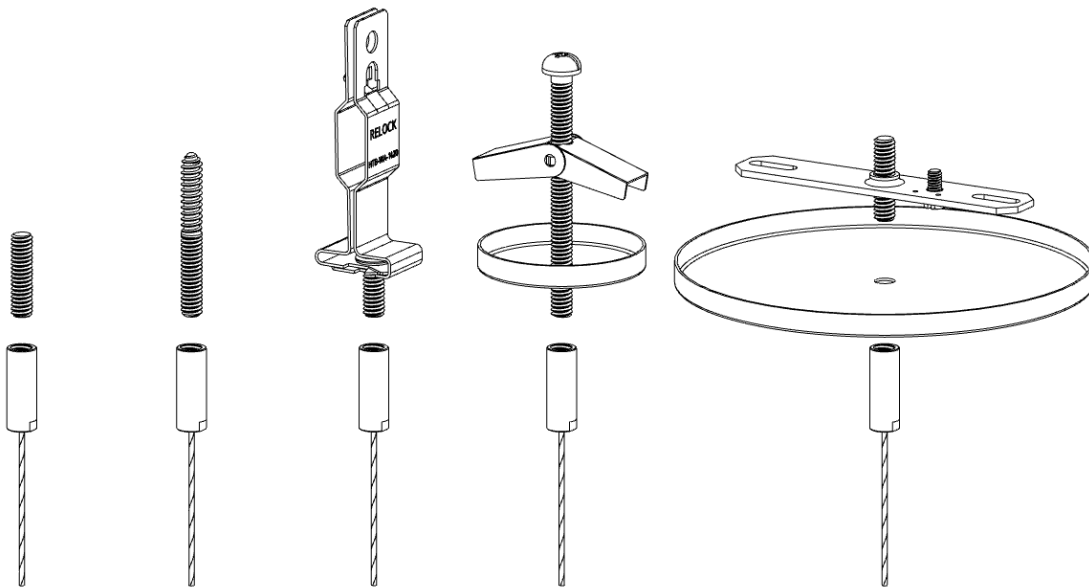

CC-1420-U2

CABLE COUPLERS

Fixed cable suspension hardware for quick and easy installs. For multiple suspension applications including lighting, signage, art, acoustical, and displays.

FEATURES/BENEFITS:

- 1) Fast & easy installation. For use with up to 3/32" cable with cylindrical or ball ends.
- 2) Strength & security.
- 3) All metal parts. No plastic.
- 4) Great Looks. Nickel plated machined brass.

DIMENSIONS:

TYPICAL ATTACHMENT OPTIONS:

SUBMITTAL INFORMATION:

MATERIAL

- UNS C3600 Brass Plating: Bright Nickel

Working load limit is rated for full working load limit of cable diameter being used.

NOT suitable for indoor pools or other chlorinated environments.