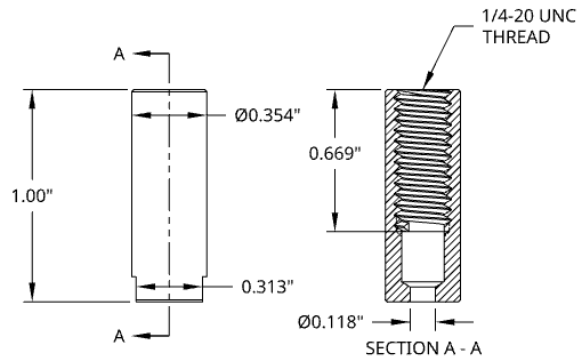

CC-1420-U2

CABLE COUPLERS

Fixed cable suspension hardware for quick and easy installs. For multiple suspension applications including lighting, signage, art, acoustical, and displays.

FEATURES/BENEFITS:

- 1) Fast & easy installation. For use with up to 3/32" cable with cylindrical or ball ends.
- 2) Strength & security.
- 3) All metal parts. No plastic.
- 4) Great Looks. Nickel plated machined brass.

DIMENSIONS:

TYPICAL ATTACHMENT OPTIONS:

SUBMITTAL INFORMATION:

MATERIAL

- UNS C3600 Brass Plating: Bright Nickel

Working load limit is rated for full working load limit of cable diameter being used.

NOT suitable for indoor pools or other chlorinated environments.