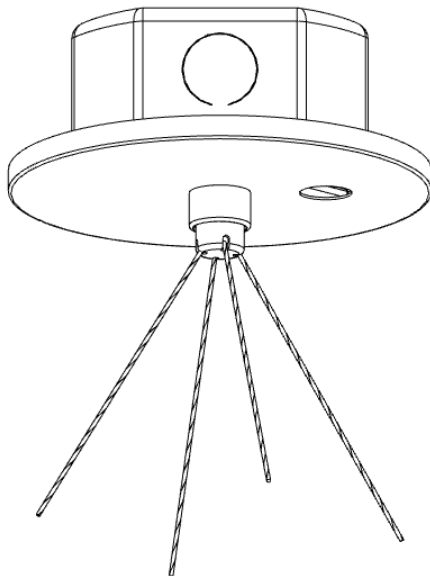

USEAGE INSTRUCTIONS:

SUBMITTAL INFORMATION:

MATERIAL

- UNS C3600 Brass   Plating: Bright Nickel

Working load limit is rated for full working load limit of cable diameter being used.

NOT suitable for indoor pools or other chlorinated environments.