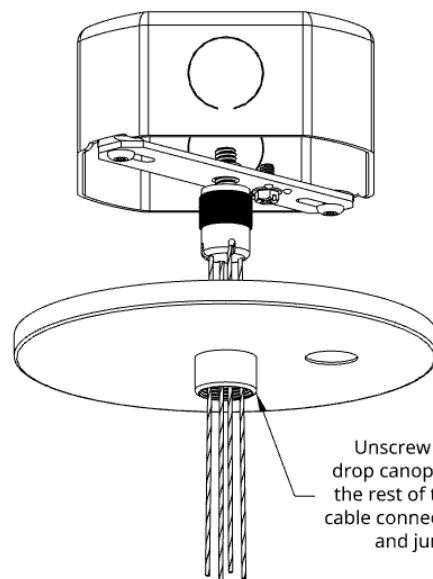

USEAGE INSTRUCTIONS:

SUBMITTAL INFORMATION:

MATERIAL

- UNS C3600 Brass   Plating: Bright Nickel

Working load limit is rated for full working load limit of cable diameter being used.

NOT suitable for indoor pools or other chlorinated environments.