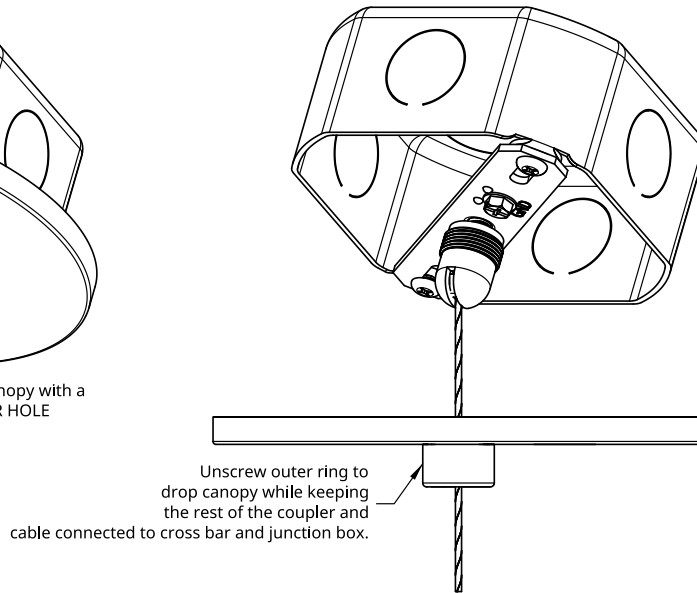

CC-1420-SRSL

CABLE COUPLERS

Fixed cable suspension hardware for quick and easy installs. For multiple suspension applications including lighting, signage, art, acoustical, and displays.

FEATURES/BENEFITS:

- 1) Fast & easy installation. For use with up to $\text{Ø}5/64$ " cable with cylindrical or ball ends. 2) Strength & security. 3) Great Looks. Nickel plated machined brass. 4) Easily drop canopy without disconnecting aircraft cable suspension to work on electrical.

DIMENSIONS:

USEAGE INSTRUCTIONS:

SUBMITTAL INFORMATION:

MATERIAL

- UNS C3600 Brass Plating: Bright Nickel

Working load limit is rated for full working load limit of cable diameter being used.

NOT suitable for indoor pools or other chlorinated environments.