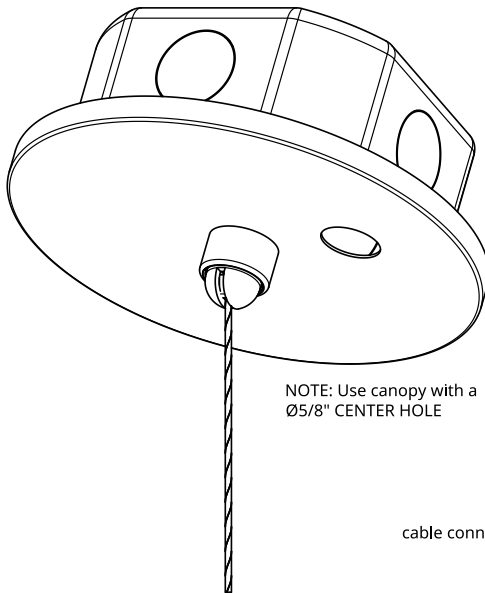

CC-1420-SRSL

CABLE COUPLERS

Fixed cable suspension hardware for quick and easy installs. For multiple suspension applications including lighting, signage, art, acoustical, and displays.

FEATURES/BENEFITS:

- 1) Fast & easy installation. For use with up to $\text{Ø}5/64$ " cable with cylindrical or ball ends. 2) Strength & security. 3) Great Looks. Nickel plated machined brass. 4) Easily drop canopy without disconnecting aircraft cable suspension to work on electrical.

DIMENSIONS:

USEAGE INSTRUCTIONS:

SUBMITTAL INFORMATION:

MATERIAL

- UNS C3600 Brass Plating: Bright Nickel

Working load limit is rated for full working load limit of cable diameter being used.

NOT suitable for indoor pools or other chlorinated environments.