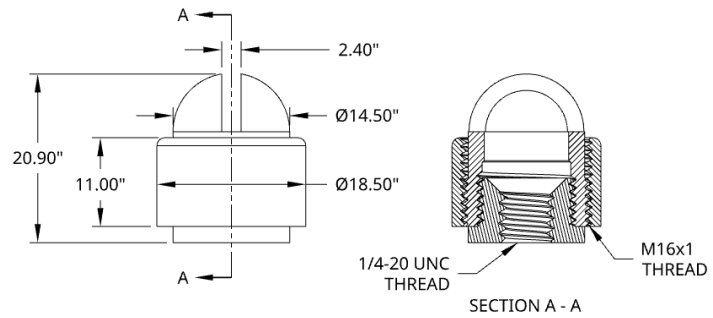

CC-1420-SRSL

CABLE COUPLERS

Fixed cable suspension hardware for quick and easy installs. For multiple suspension applications including lighting, signage, art, acoustical, and displays.

FEATURES/BENEFITS:

- 1) Fast & easy installation. For use with up to $\text{Ø}5/64$ " cable with cylindrical or ball ends. 2) Strength & security. 3) Great Looks. Nickel plated machined brass. 4) Easily drop canopy without disconnecting aircraft cable suspension to work on electrical.

DIMENSIONS:

USEAGE INSTRUCTIONS:

SUBMITTAL INFORMATION:

MATERIAL

- UNS C3600 Brass Plating: Bright Nickel

Working load limit is rated for full working load limit of cable diameter being used.

NOT suitable for indoor pools or other chlorinated environments.