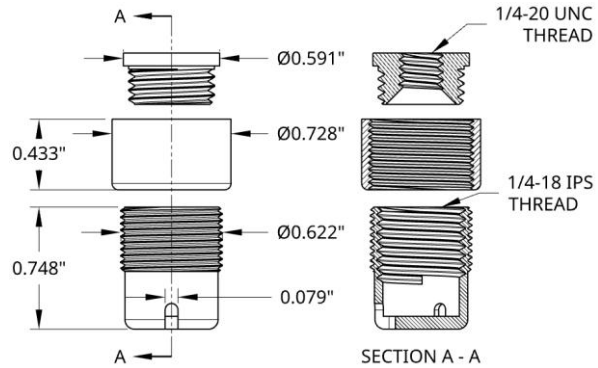

CC-14IP-SR-3W

CABLE COUPLERS

Fixed cable suspension hardware for quick and easy installs. For multiple suspension applications including lighting, signage, art, acoustical, and displays.

FEATURES/BENEFITS:

- 1) Fast & easy installation. For use with up to 1/16" cable with ball ends.
- 2) Connect 3 cables to one point at the ceiling.
- 3) Great Looks. Nickel plated machined brass.
- 4) Easily drop canopy without disconnecting aircraft cable suspension to work on electrical.

DIMENSIONS:

USEAGE INSTRUCTIONS:

SUBMITTAL INFORMATION:

MATERIAL

- UNS C3600 Brass Plating: Bright Nickel

Working load limit is rated for full working load limit of cable diameter being used.

NOT suitable for indoor pools or other chlorinated environments.