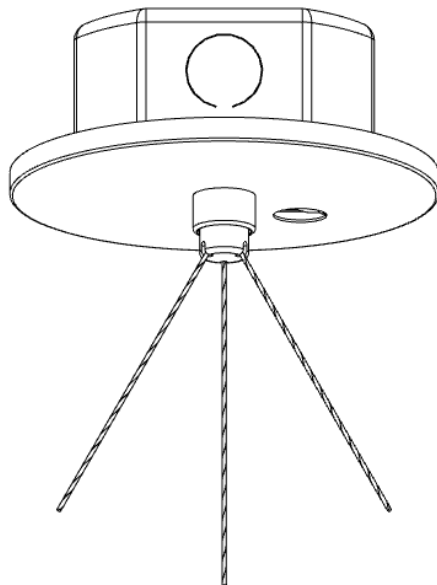

CC-14IP-SR-3W

CABLE COUPLERS

Fixed cable suspension hardware for quick and easy installs. For multiple suspension applications including lighting, signage, art, acoustical, and displays.

FEATURES/BENEFITS:

- 1) Fast & easy installation. For use with up to 1/16" cable with ball ends.
- 2) Connect 3 cables to one point at the ceiling.
- 3) Great Looks. Nickel plated machined brass.
- 4) Easily drop canopy without disconnecting aircraft cable suspension to work on electrical.

DIMENSIONS:

USEAGE INSTRUCTIONS:

SUBMITTAL INFORMATION:

MATERIAL

- UNS C3600 Brass Plating: Bright Nickel

Working load limit is rated for full working load limit of cable diameter being used.

NOT suitable for indoor pools or other chlorinated environments.