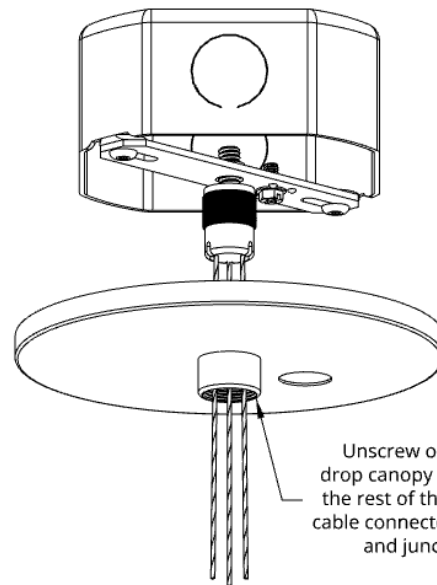

CC-14IP-SR-3W

CABLE COUPLERS

Fixed cable suspension hardware for quick and easy installs. For multiple suspension applications including lighting, signage, art, acoustical, and displays.

FEATURES/BENEFITS:

- 1) Fast & easy installation. For use with up to 1/16" cable with ball ends.
- 2) Connect 3 cables to one point at the ceiling.
- 3) Great Looks. Nickel plated machined brass.
- 4) Easily drop canopy without disconnecting aircraft cable suspension to work on electrical.

DIMENSIONS:

USEAGE INSTRUCTIONS:

SUBMITTAL INFORMATION:

MATERIAL

- UNS C3600 Brass Plating: Bright Nickel

Working load limit is rated for full working load limit of cable diameter being used.

NOT suitable for indoor pools or other chlorinated environments.