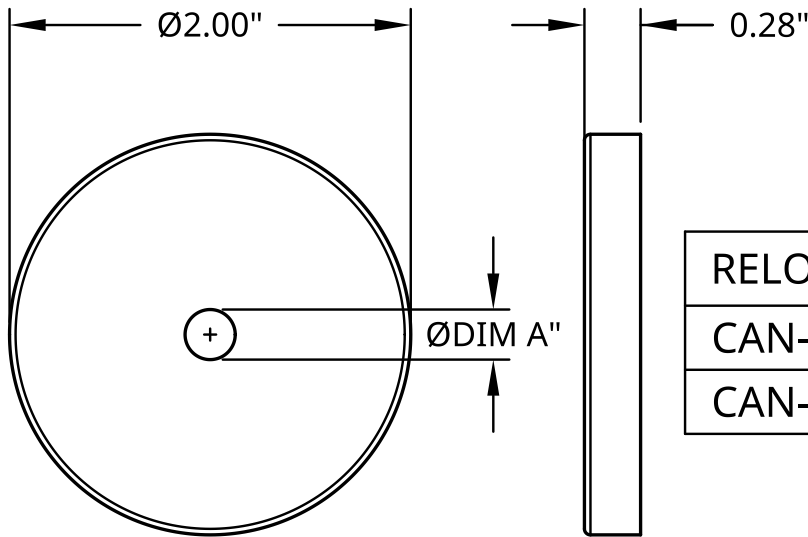

CAN-2-XX-W

Ø2" CANOPIES

White Ø2" non power feed ceiling canopy covers for cable suspension systems. For multiple applications including signage, acoustical, and architectural lighting systems.

DIMENSIONS:

SUBMITTAL INFORMATION:

CANOPY MATERIAL & SPECIFICATION

- 22 Gauge cold rolled steel
- Finish: Matte powder coat
- Color: White

NOT suitable for indoor pools or other chlorinated environments.