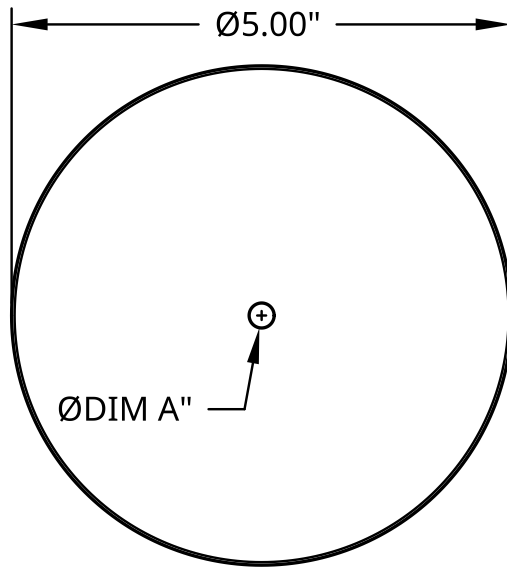

CAN-5-XX-U

Ø5" NON POWERFEED CANOPIES

Unfinished Ø5" non power feed ceiling canopy covers for cable suspension systems. Not finished to allow for custom painting. For architectural lighting systems.

DIMENSIONS:

RELOCK P/N	DIM A
CAN-5-25-B	0.25"
CAN-5-41-B	0.41"

SUBMITTAL INFORMATION:

CANOPIE MATERIAL & SPECIFICATION

- 22 Gauge cold rolled steel
- Finish: None
- Color: Silver

Note: Steel will be unfinished so some surface rust may be present. Remove any surface rust before finishing or powder coating.