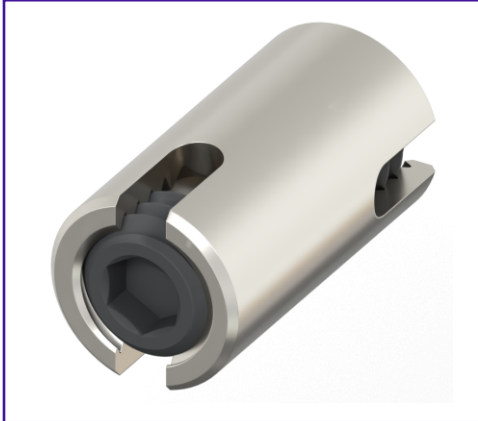

CC-XC

CABLE COUPLERS

Fixed cable connector hardware for quick and easy cable bracing. For multiple suspension applications including lighting, signage, art, acoustical, and displays.

FEATURES/BENEFITS:

1) Fast & easy installation. For use with up to $\varnothing 1/8"$ cable, both sides. 2) Strength & security. 3) Great Looks. Nickel plated machined brass. 4) Easily add bracing cable to vertical suspension cable after installation.

DIMENSIONS:

USEAGE INSTRUCTIONS:

SUBMITTAL INFORMATION:

MATERIAL

- Connector: UNS C3600 Brass Plating: Bright Nickel
- Set Screw: Steel Finish: Black Oxide

Working load limit is rated for full working load limit of cable diameter being used.