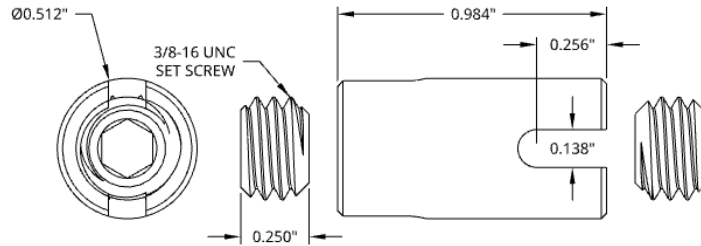

CC-XC

CABLE COUPLERS

Fixed cable connector hardware for quick and easy cable bracing. For multiple suspension applications including lighting, signage, art, acoustical, and displays.

FEATURES/BENEFITS:

1) Fast & easy installation. For use with up to $\varnothing 1/8"$ cable, both sides. 2) Strength & security. 3) Great Looks. Nickel plated machined brass. 4) Easily add bracing cable to vertical suspension cable after installation.

DIMENSIONS:

USEAGE INSTRUCTIONS:

SUBMITTAL INFORMATION:

MATERIAL

- Connector: UNS C3600 Brass Plating: Bright Nickel
- Set Screw: Steel Finish: Black Oxide

Working load limit is rated for full working load limit of cable diameter being used.