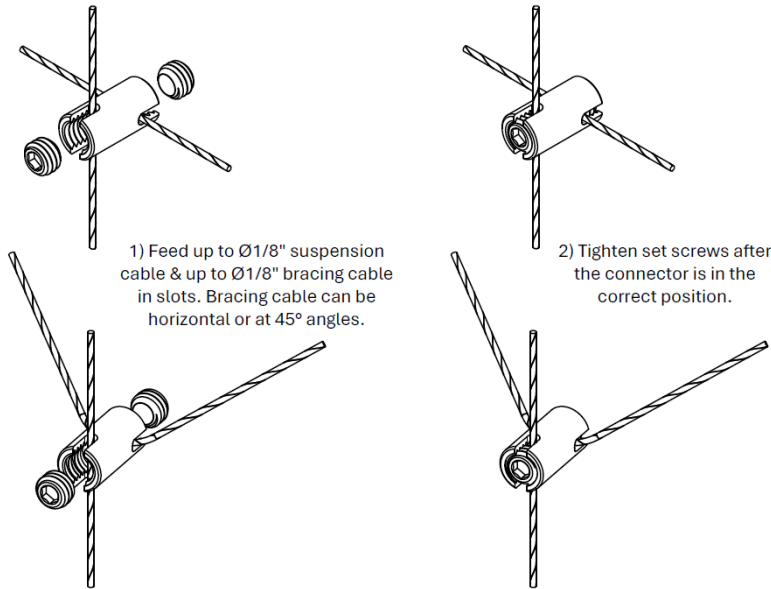

CC-XC

CABLE COUPLERS

Fixed cable connector hardware for quick and easy cable bracing. For multiple suspension applications including lighting, signage, art, acoustical, and displays.

FEATURES/BENEFITS:

1) Fast & easy installation. For use with up to $\varnothing 1/8"$ cable, both sides. 2) Strength & security. 3) Great Looks. Nickel plated machined brass. 4) Easily add bracing cable to vertical suspension cable after installation.

DIMENSIONS:

USEAGE INSTRUCTIONS:

SUBMITTAL INFORMATION:

MATERIAL

- Connector: UNS C3600 Brass Plating: Bright Nickel
- Set Screw: Steel Finish: Black Oxide

Working load limit is rated for full working load limit of cable diameter being used.