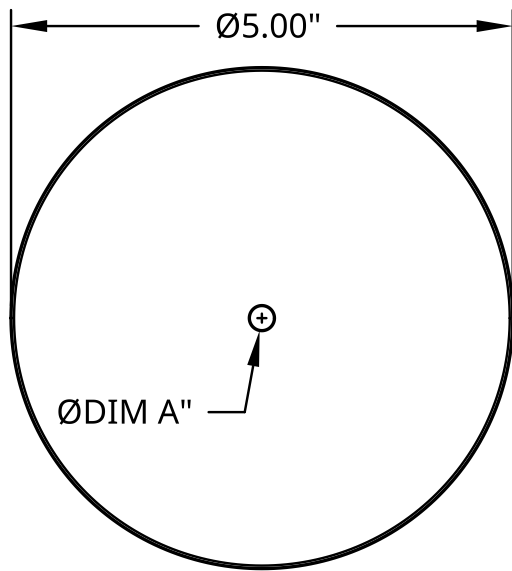

CAN-5-XX-W

Ø5" NON POWERFEED CANOPIES

White Ø5" non power feed ceiling canopy covers for cable suspension systems. For architectural lighting systems.

DIMENSIONS:

RELOCK P/N	DIM A
CAN-5-25-W	0.25"
CAN-5-41-W	0.41"

SUBMITTAL INFORMATION:

CANOPIE MATERIAL & SPECIFICATION

- 22 Gauge cold rolled steel
- Finish: Matte powder coat
- Color: White

NOT suitable for indoor pools or other chlorinated environments.