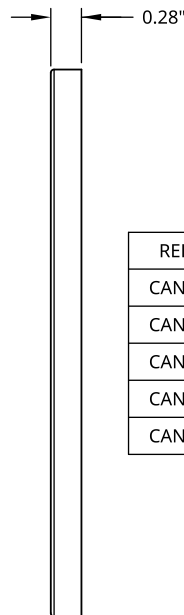

CAN-5-XX-XX-B

Ø5" POWERFEED CANOPIES

Black Ø5" power feed ceiling canopy covers for cable suspension systems. Use to cover standard junction boxes. Center hole for suspension cables and offset hole for power cord. For architectural lighting systems.

DIMENSIONS:

RELOCK P/N	DIM A	DIM B
CAN-5-25-63-B	0.25"	0.625"
CAN-5-25-88-B	0.25"	0.875"
CAN-5-41-63-B	0.41"	0.625"
CAN-5-41-88-B	0.41"	0.875"
CAN-5-63-63-B	0.63"	0.63"

SUBMITTAL INFORMATION:

CANOPIE MATERIAL & SPECIFICATION