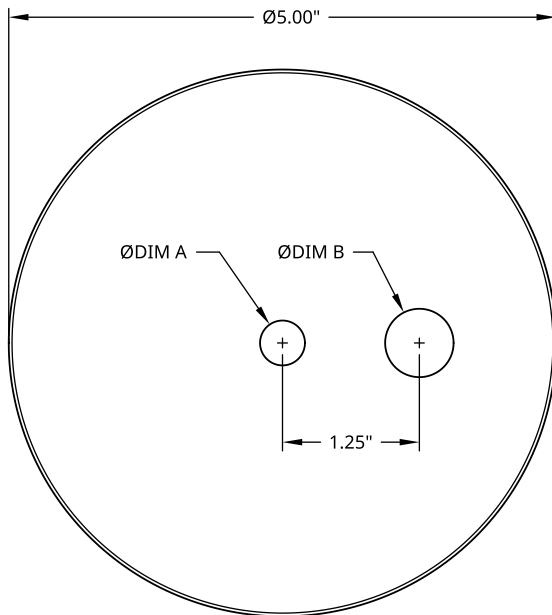

CAN-5-XX-XX-B

Ø5" POWERFEED CANOPIES

Black Ø5" power feed ceiling canopy covers for cable suspension systems. Use to cover standard junction boxes. Center hole for suspension cables and offset hole for power cord. For architectural lighting systems.

DIMENSIONS:

RELOCK P/N	DIM A	DIM B
CAN-5-25-63-B	0.25"	0.625"
CAN-5-25-88-B	0.25"	0.875"
CAN-5-41-63-B	0.41"	0.625"
CAN-5-41-88-B	0.41"	0.875"
CAN-5-63-63-B	0.63"	0.63"

SUBMITTAL INFORMATION:

CANOPIE MATERIAL & SPECIFICATION