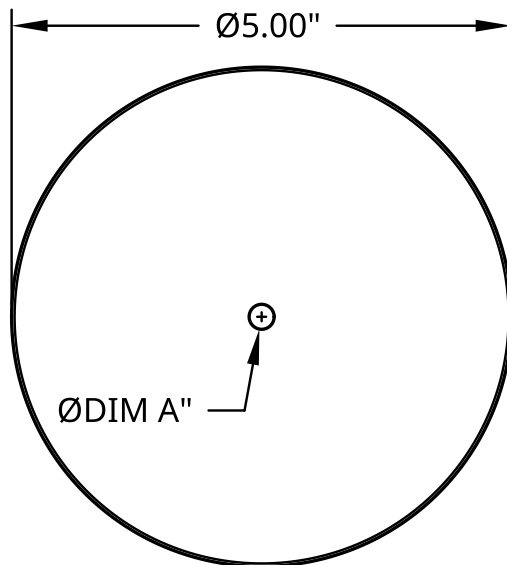

CAN-5-XX-B

Ø5" NON POWERFEED CANOPIES

Black Ø5" non power feed ceiling canopy covers for cable suspension systems. For architectural lighting systems.

DIMENSIONS:

RELOCK P/N	DIM A
CAN-5-25-B	0.25"
CAN-5-41-B	0.41"

SUBMITTAL INFORMATION:

CANOPY MATERIAL & SPECIFICATION

- 22 Gauge cold rolled steel
- Finish: Matte powder coat
- Color: Black

NOT suitable for indoor pools or other chlorinated environments.