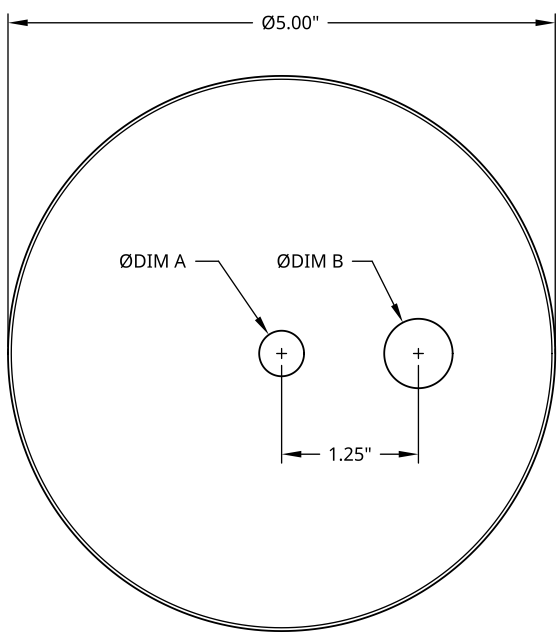

CAN-5-XX-XX-W

Ø5" POWERFEED CANOPIES

White Ø5" power feed ceiling canopy covers for cable suspension systems. Use to cover standard junction boxes. Center hole for suspension cables and offset hole for power cord. For architectural lighting systems.

DIMENSIONS:

RELOCK P/N	DIM A	DIM B
CAN-5-25-63-W	0.25"	0.625"
CAN-5-25-88-W	0.25"	0.875"
CAN-5-41-63-W	0.41"	0.625"
CAN-5-41-88-W	0.41"	0.875"
CAN-5-63-63-W	0.63"	0.63"

SUBMITTAL INFORMATION:

CANOPIE MATERIAL & SPECIFICATION