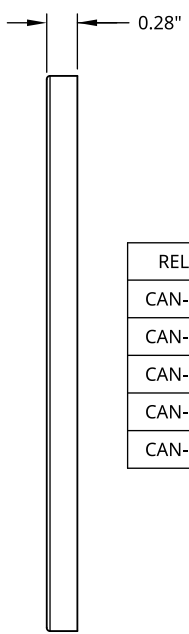

CAN-5-XX-XX-W

Ø5" POWERFEED CANOPIES

White Ø5" power feed ceiling canopy covers for cable suspension systems. Use to cover standard junction boxes. Center hole for suspension cables and offset hole for power cord. For architectural lighting systems.

DIMENSIONS:

RELOCK P/N	DIM A	DIM B
CAN-5-25-63-W	0.25"	0.625"
CAN-5-25-88-W	0.25"	0.875"
CAN-5-41-63-W	0.41"	0.625"
CAN-5-41-88-W	0.41"	0.875"
CAN-5-63-63-W	0.63"	0.63"

SUBMITTAL INFORMATION:

CANOPIE MATERIAL & SPECIFICATION

- 22 Gauge cold rolled steel
- Finish: Matte powder coat
- Color: White

NOT suitable for indoor pools or other chlorinated environments.