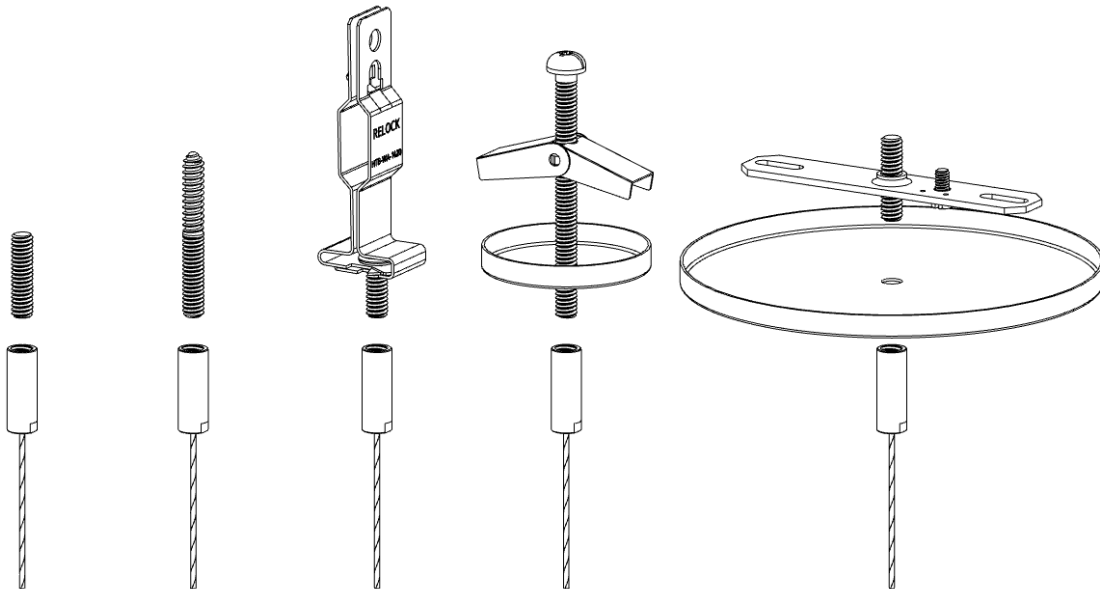

TYPICAL ATTACHMENT OPTIONS:

SUBMITTAL INFORMATION:

MATERIAL

- UNS C3600 Brass   Plating: Bright Nickel

Working load limit is rated for full working load limit of cable diameter being used.

NOT suitable for indoor pools or other chlorinated environments.