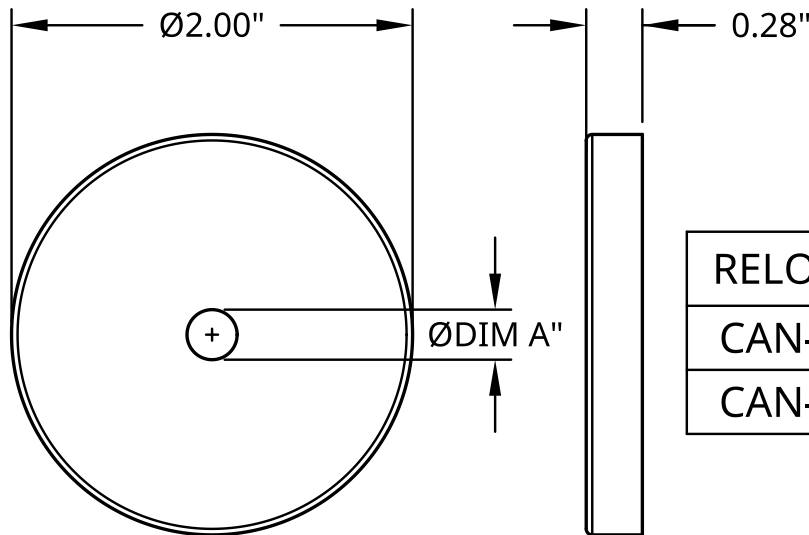

CAN-2-XX-U

Ø2" CANOPIES

Unfinished Ø2" non power feed ceiling canopy covers for cable suspension systems. Not finished to allow for custom painting. For multiple applications including signage, acoustical, and architectural lighting systems.

DIMENSIONS:

RELOCK P/N	DIM A
CAN-2-25-U	0.25
CAN-2-41-U	0.41

SUBMITTAL INFORMATION:

CANOPY MATERIAL & SPECIFICATION

- 22 Gauge cold rolled steel
- Finish: None
- Color: Silver

Note: Steel will be unfinished so some surface rust may be present. Remove any surface rust before finishing or powder coating.