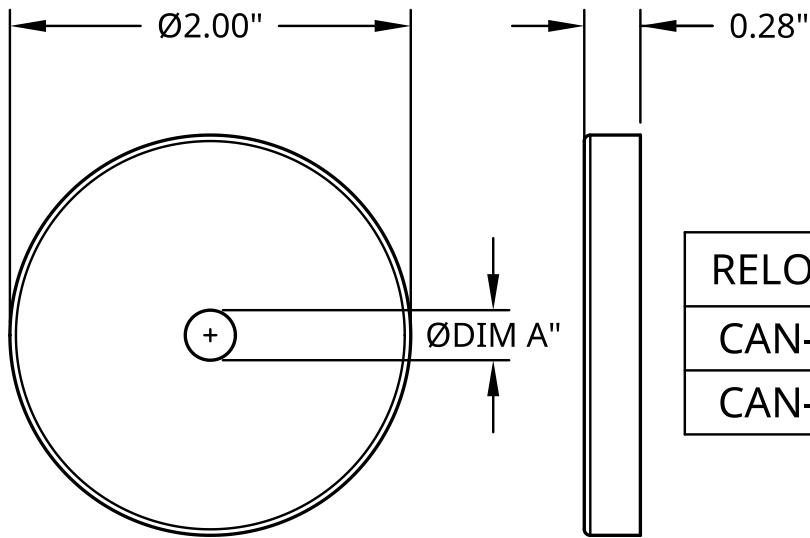

CAN-2-XX-B

Ø2" CANOPIES

Black Ø2" non power feed ceiling canopy covers for cable suspension systems. For multiple applications including signage, acoustical, and architectural lighting systems.

DIMENSIONS:

RELOCK P/N	DIM A
CAN-2-25-B	0.25
CAN-2-41-B	0.41

**SUBMITTAL INFORMATION:
CANOPY MATERIAL & SPECIFICATION**

- 22 Gauge cold rolled steel
- Finish: Matte powder coat
- Color: Black

NOT suitable for indoor pools or other chlorinated environments.