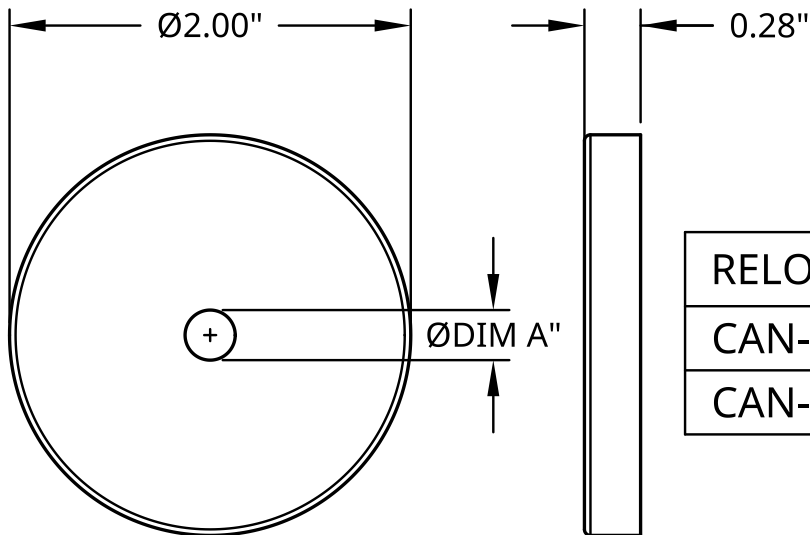

RELOCK SUSPENSION

CAN-2-XX-W

Ø2" CANOPIES

White Ø2" non power feed ceiling canopy covers for cable suspension systems. For multiple applications including signage, acoustical, and architectural lighting systems.

DIMENSIONS:

RELOCK P/N	DIM A
CAN-2-25-W	0.25
CAN-2-41-W	0.41

SUBMITTAL INFORMATION:

CANOPY MATERIAL & SPECIFICATION

- 22 Gauge cold rolled steel
- Finish: Matte powder coat
- Color: White

NOT suitable for indoor pools or other chlorinated environments.