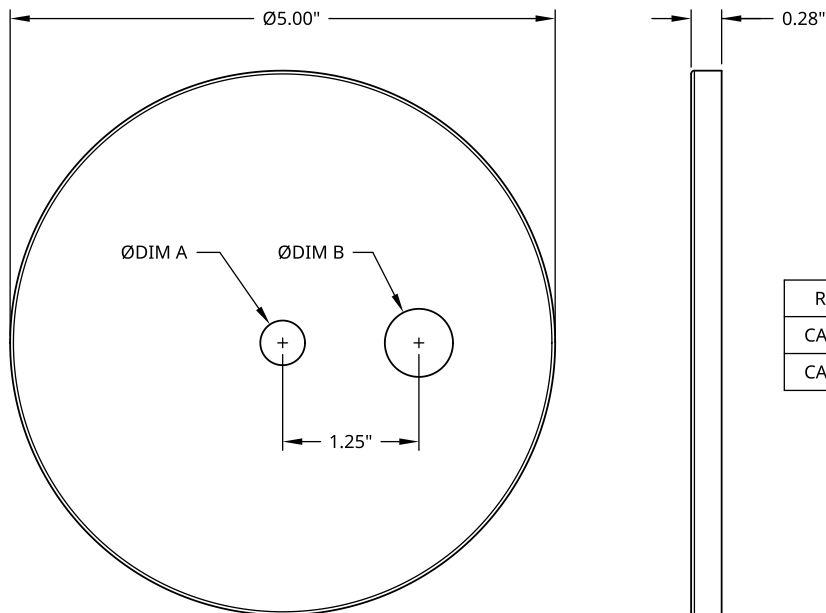

RELOCK SUSPENSION

CAN-5-XX-XX-U

Ø5" POWERFEED CANOPIES

Unfinished Ø5" power feed ceiling canopy covers for cable suspension systems. Use to cover standard junction boxes. Center hole for suspension cables and offset hole for power cord. Not finished to allow for custom painting. For architectural lighting systems.

DIMENSIONS:

RELOCK P/N	DIM A	DIM B
CAN-5-41-63-U	0.41"	0.625"
CAN-5-41-88-U	0.41"	0.875"

SUBMITTAL INFORMATION:

CANOPIE MATERIAL & SPECIFICATION

- 22 Gauge cold rolled steel
- Finish: None
- Color: Silver