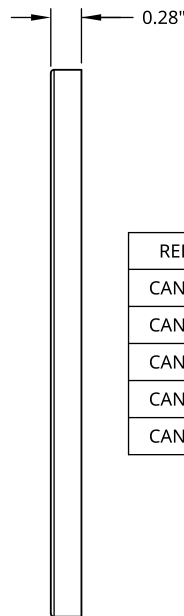

RELOCK SUSPENSION

CAN-5-XX-XX-B

Ø5" POWERFEED CANOPIES

Black Ø5" power feed ceiling canopy covers for cable suspension systems. Use to cover standard junction boxes. Center hole for suspension cables and offset hole for power cord. For architectural lighting systems.

DIMENSIONS:

RELOCK P/N	DIM A	DIM B
CAN-5-25-63-B	0.25"	0.625"
CAN-5-25-88-B	0.25"	0.875"
CAN-5-41-63-B	0.41"	0.625"
CAN-5-41-88-B	0.41"	0.875"
CAN-5-63-63-B	0.63"	0.63"

SUBMITTAL INFORMATION:

CANOPIE MATERIAL & SPECIFICATION