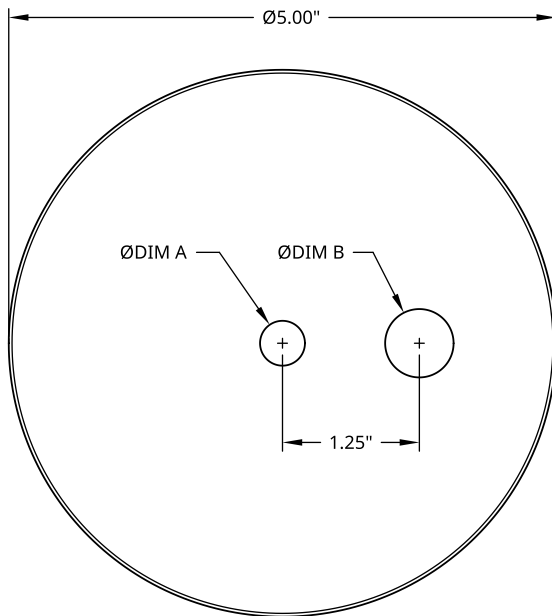

RELOCK SUSPENSION

CAN-5-XX-XX-B

Ø5" POWERFEED CANOPIES

Black Ø5" power feed ceiling canopy covers for cable suspension systems. Use to cover standard junction boxes. Center hole for suspension cables and offset hole for power cord. For architectural lighting systems.

DIMENSIONS:

RELOCK P/N	DIM A	DIM B
CAN-5-25-63-B	0.25"	0.625"
CAN-5-25-88-B	0.25"	0.875"
CAN-5-41-63-B	0.41"	0.625"
CAN-5-41-88-B	0.41"	0.875"
CAN-5-63-63-B	0.63"	0.63"

SUBMITTAL INFORMATION:

CANOPIE MATERIAL & SPECIFICATION