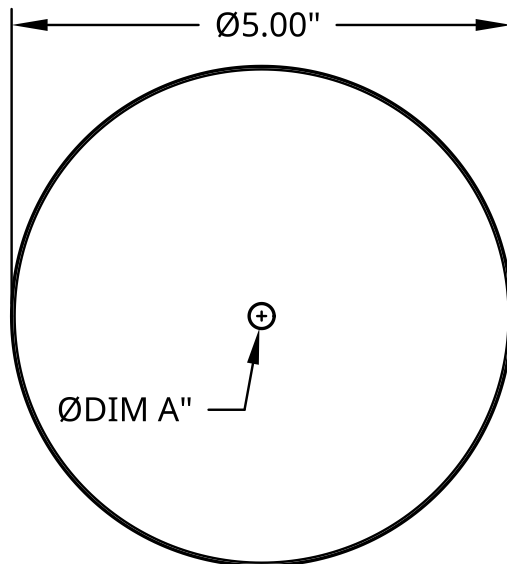

RELOCK SUSPENSION

CAN-5-XX-B

Ø5" NON POWERFEED CANOPIES

Black Ø5" non power feed ceiling canopy covers for cable suspension systems. For architectural lighting systems.

DIMENSIONS:

RELOCK P/N	DIM A
CAN-5-25-B	0.25"
CAN-5-41-B	0.41"

SUBMITTAL INFORMATION:

CANOPY MATERIAL & SPECIFICATION

- 22 Gauge cold rolled steel
- Finish: Matte powder coat
- Color: Black

NOT suitable for indoor pools or other chlorinated environments.